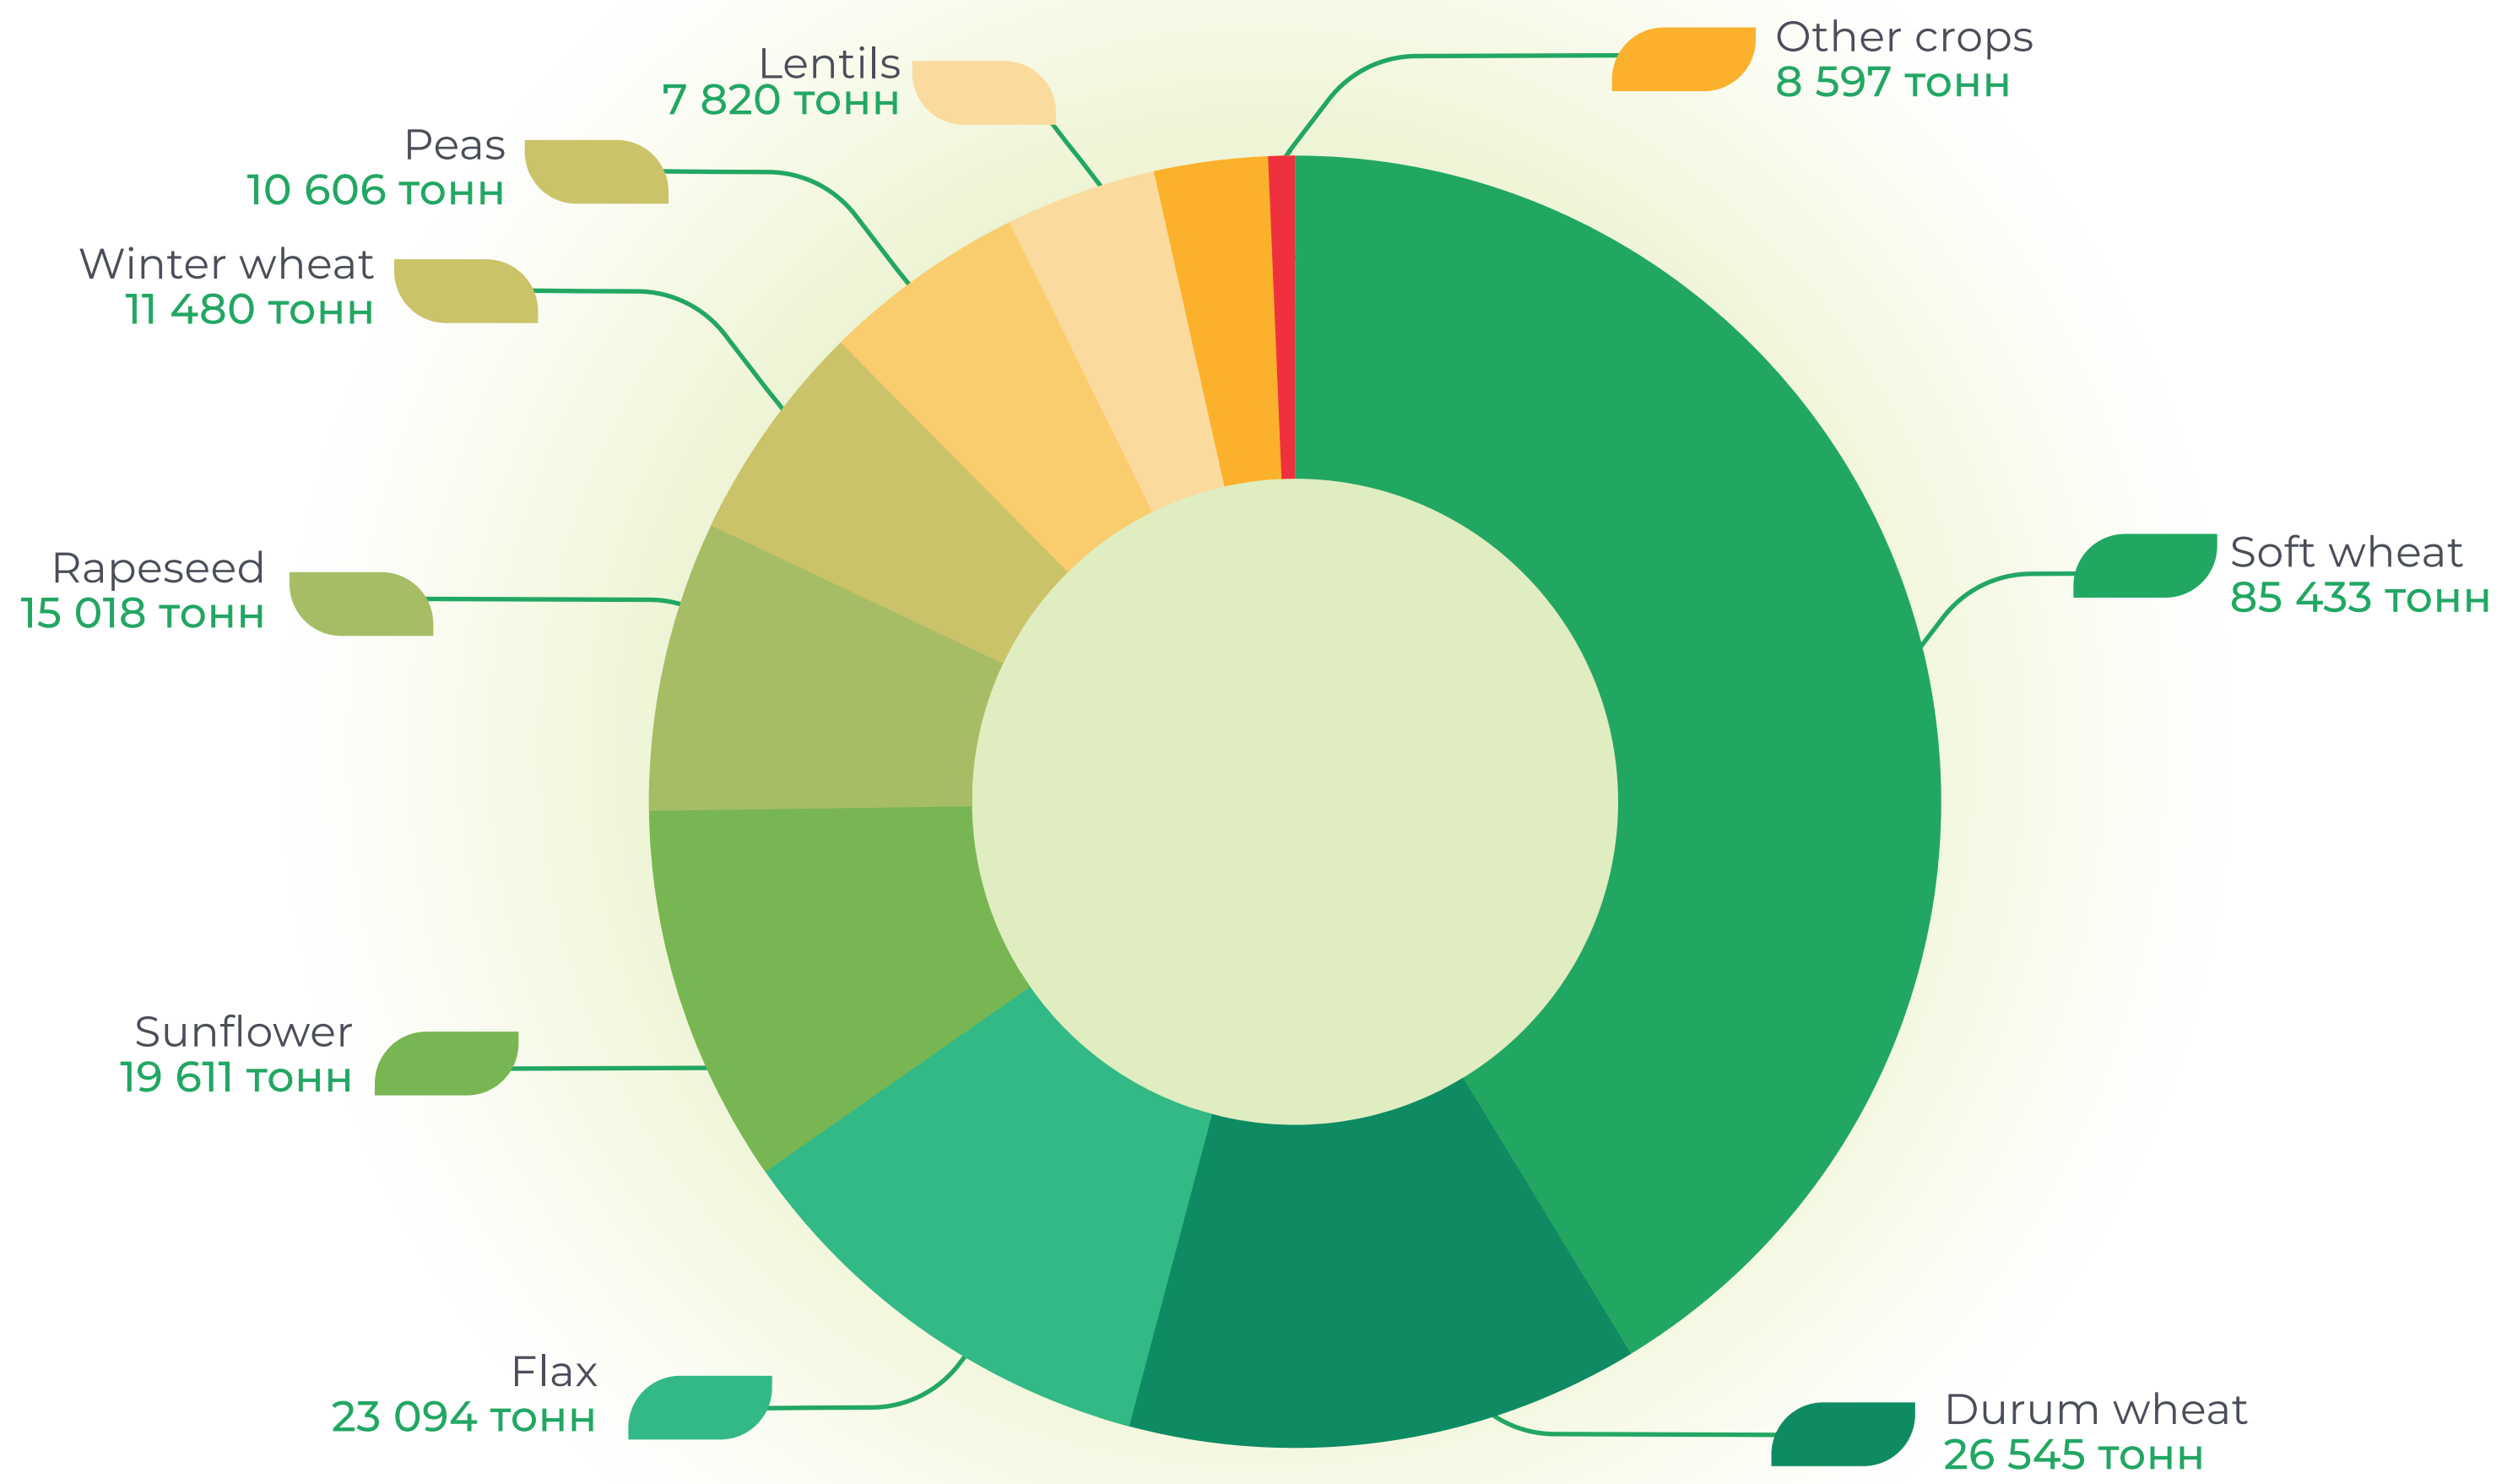

5 000+

head
of cattle

Crop production

Priority activity of “Atameken-Agro” agricultural holding

In 11 crop farms on the territory of more than 321 thousand hectares of fields we grow:

- cereals (wheat, rye, barley, oats, spelt)
- legumes (chickpeas, peas, green lentils, red lentils, soybeans)
- oilseeds (flax, rapeseed, sunflower, safflower).

We are members of Global Pulse Confederation (GPC) and International Islamic Food Processing Association (IFPA).

The ratio of crops relative to the total sowing

Gross harvest of products of JSC "Atameken-Agro", harvest 2021