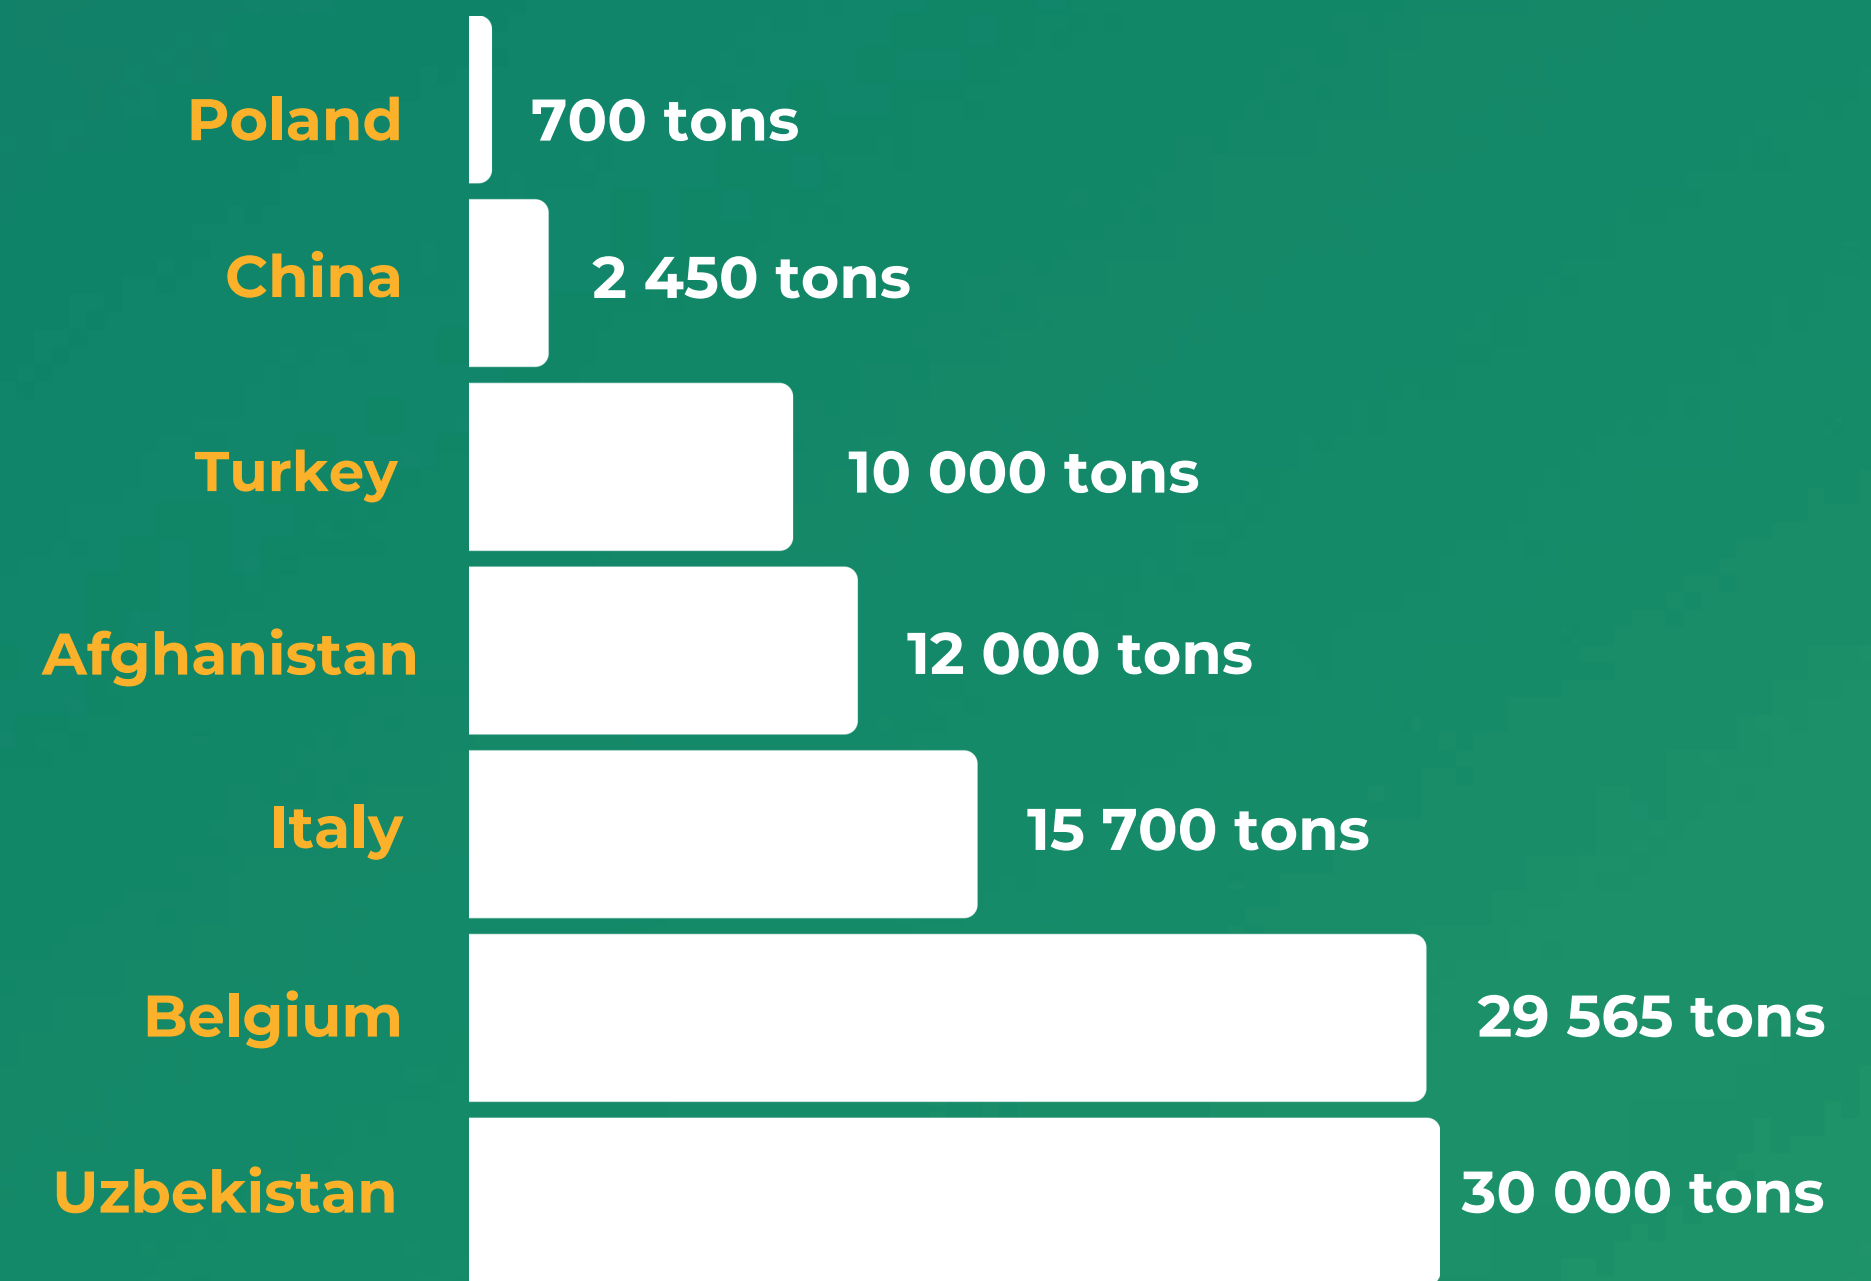

We are members of Global Pulse Confederation (GPC) and International Islamic Food Processing Association (IFPA).

The ratio of crops relative to the total sowing

Gross harvest of products of JSC "Atameken-Agro", harvest 2021

Export harvest volume in 2020

Animal husbandry

Since 2012, "Atameken-Agro" JSC has been breeding beef cattle.

8 farms of the agricultural holding contain a total of 5,000 Hereford and Aberdeen Angus heads.