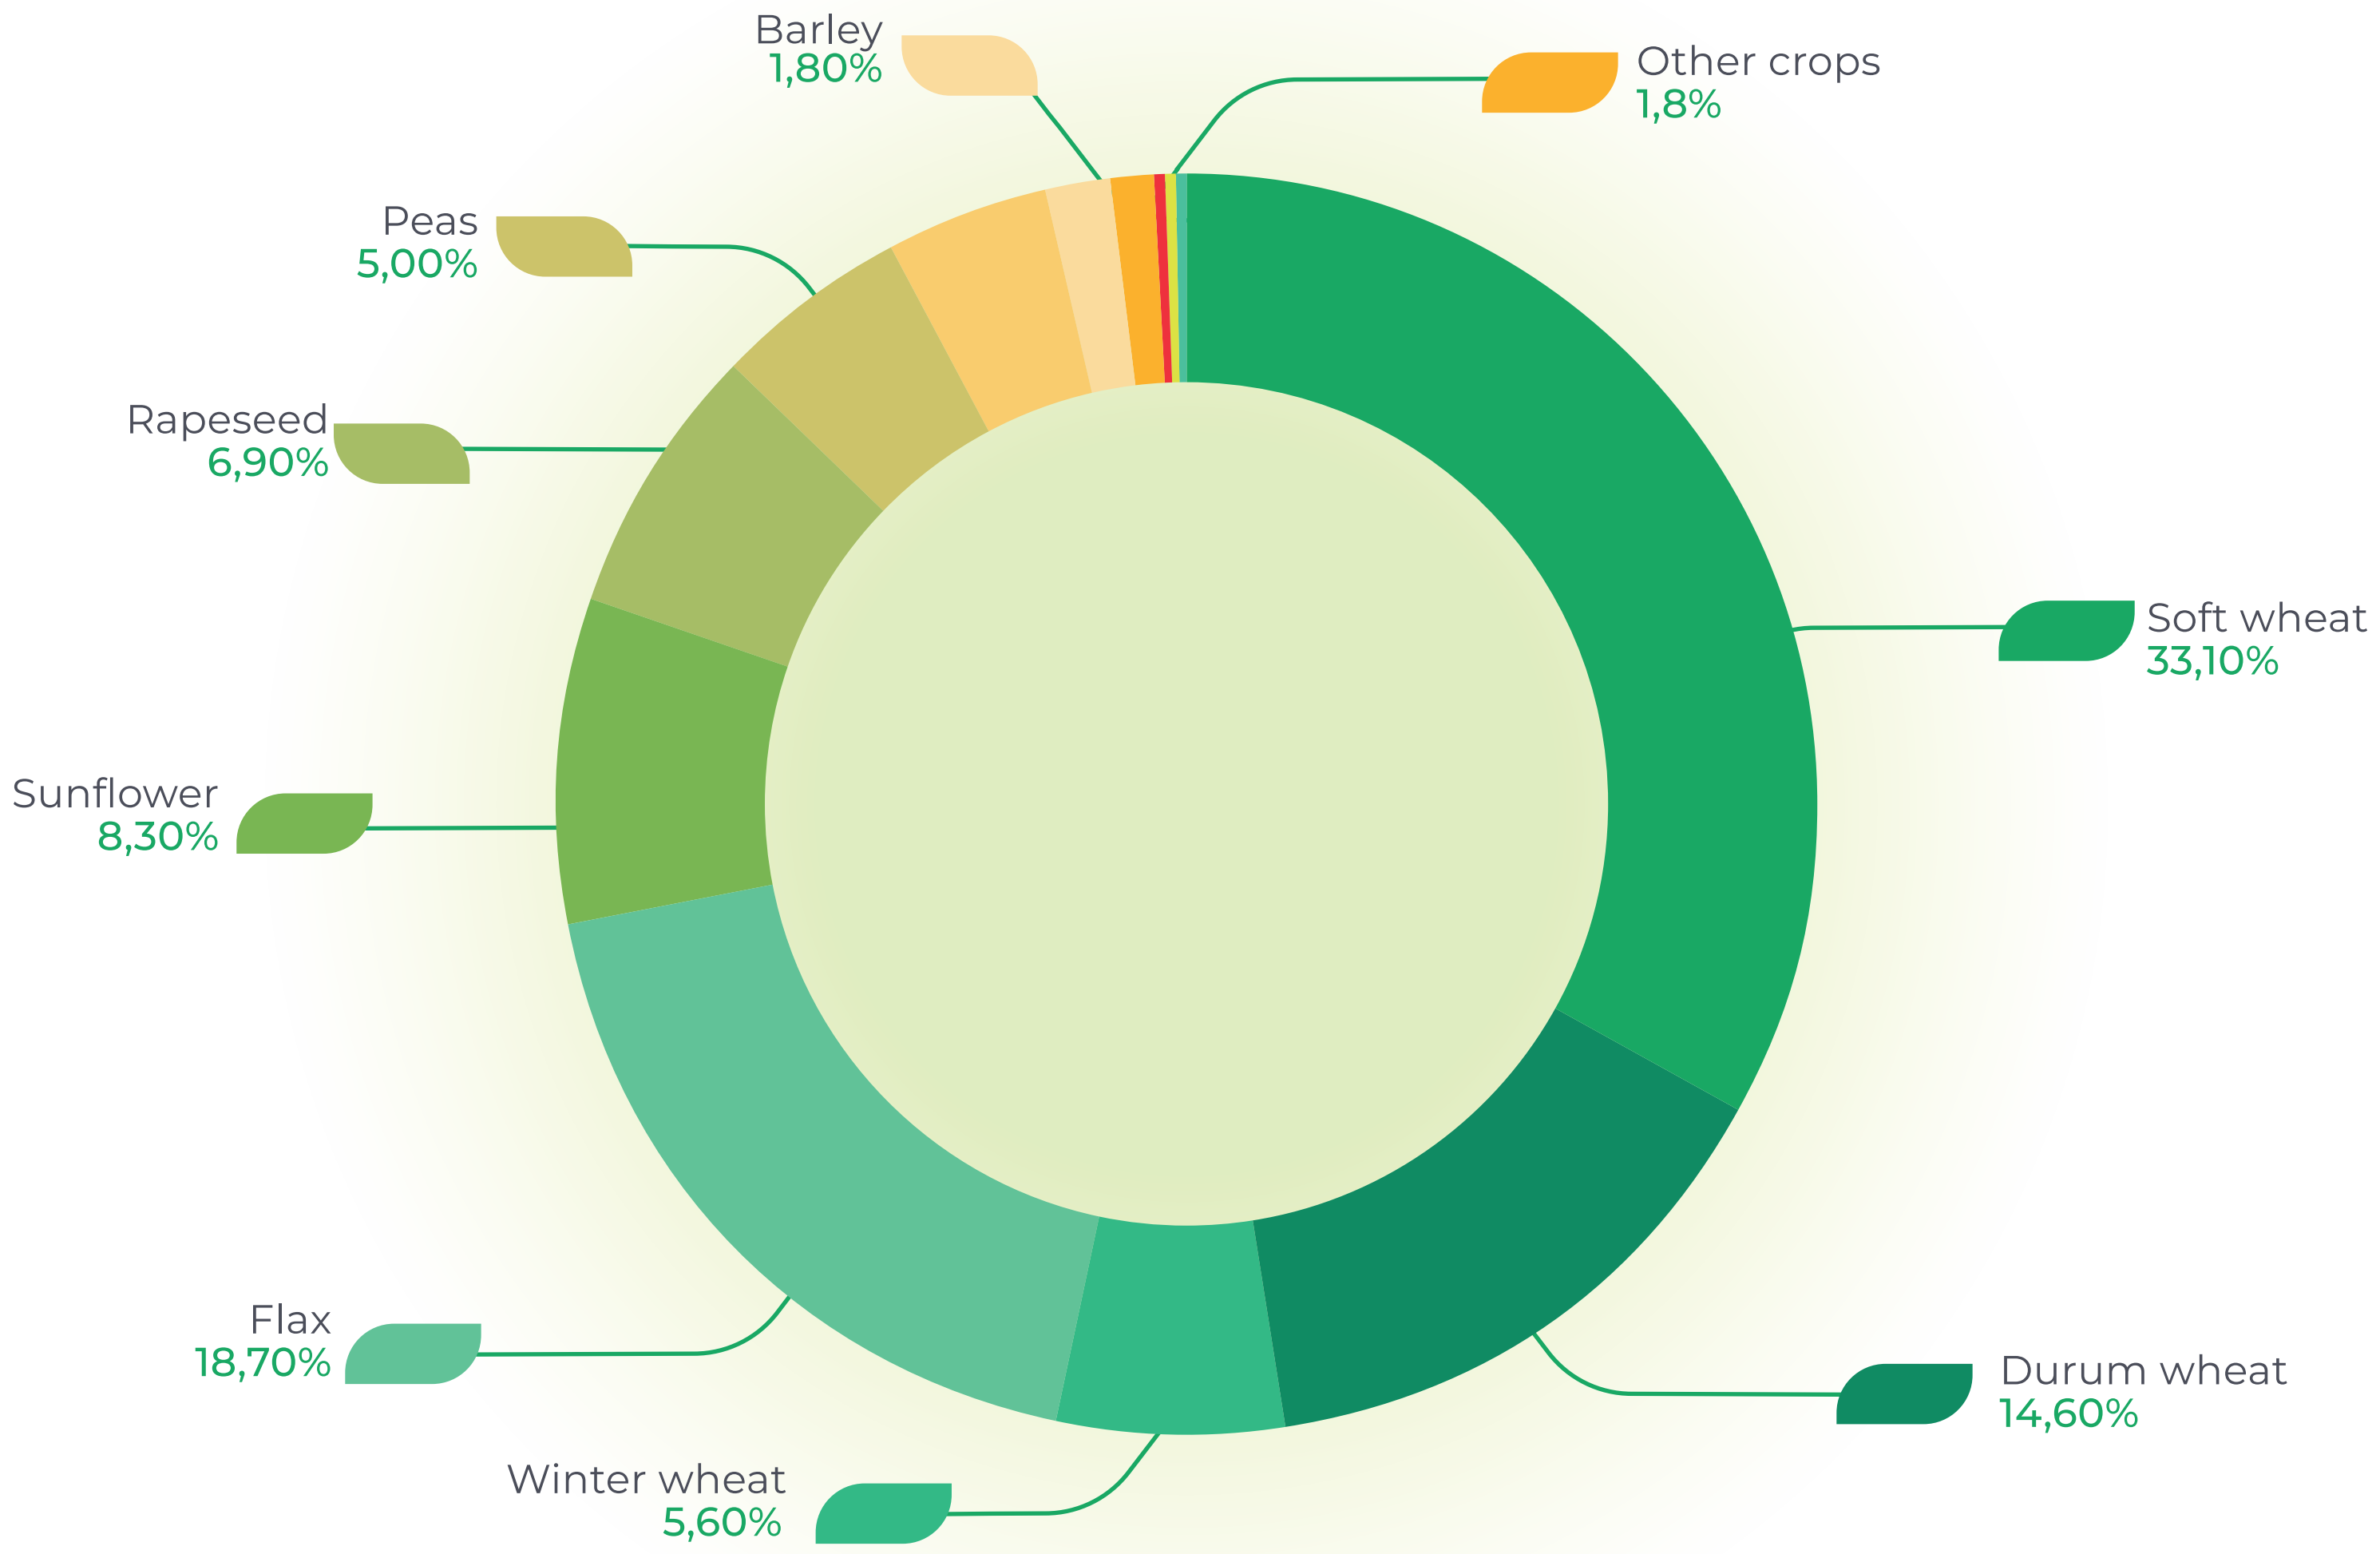

5 000+

head
of cattle

Crop production

Priority activity of “Atameken-Agro” agricultural holding

In 11 crop farms on the territory of more than 321 thousand hectares of fields we grow:

- cereals (wheat, rye, barley, oats, spelt)
- legumes (chickpeas, peas, green lentils, red lentils, soybeans)
- oilseeds (flax, rapeseed, sunflower, safflower).

We are members of Global Pulse Confederation (GPC) and International Islamic Food Processing Association (IFPA).

The ratio of crops relative to the total sowing

Gross harvest of products of JSC "Atameken-Agro", harvest 2021